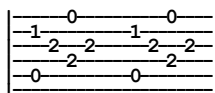

Shadowbeast by Michelle Dockrey

Intro:

Chords:

Am E Am In shadows of an unrepentant night
Am E7 Am A figure at the edge of human sight
Dm Am⇒E7⇒Am Slips swiftly in and out of time and space
Am E Am Appears and disappears without a trace