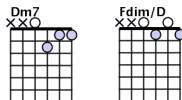

Shadowbeast by Michelle Dockrey

Intro:

Chords:

Am E Am In shadows of an unrepentant night
Am E7 Am A figure at the edge of human sight
Dm Am⇒E7⇒Am Slips swiftly in and out of time and space
Am E Am Appears and disappears without a trace

Dm Dm7 Am Beware the savage cry that rends the night
Fdim E7 Am The seething form that swallows earthly light
Am E Am The gleaming claws that carve the nightly feast
Am (asc. bass) Am/E⇒E7⇒Am For nothing sates the endless hunger of the Shadowbeast

(intro)

Am E Am Some see his hide ablaze with lightning spark
Am E7 Am Some see his form of matte and fluid dark
Dm Am⇒E7⇒Am But all his prey share one sight at the last
Am E Am The glowing yellow eyes that hold them fast